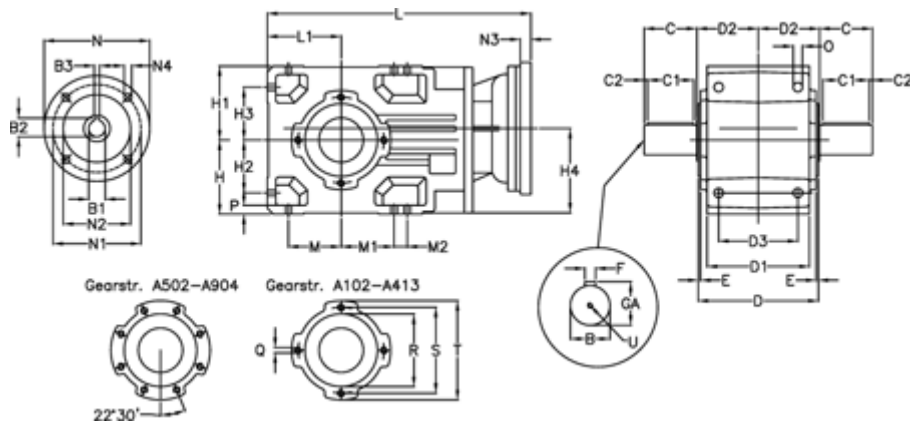

Article number: 29600100552230  
 Description: Bevel helical gearbox  
 A102UD-5,5-P80B5

## Measures

B = 25	D1 = 95	H1 = 70	M2 = 0	Q = M8x12
B1 = 19	D2 = 63	H2 = 50.0	N = 200	R = 80
B2 = 21.8	D3 = 75	H3 = 50.0	N1 = 165	S = 100
B3 = 6	Description = A102UD-xx-P80 B5	H4 = 83.0	N2 = 130	T = 120
C = 45	E = 3.0	L = 302.0	N3 = 0	U = M8x19
C1 = 35	F = 8	L1 = 70	N4 = M10x12	
C2 = 5.0	GA = 28.0	M = 50.0	O = 9.5	
D = 117	H = 70	M1 = 50.0	P = 9	